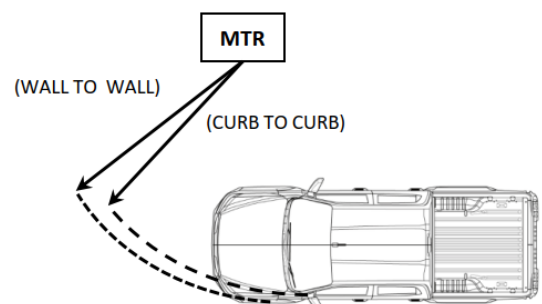

WLTP	M/T	A/T
Fuel consumption Combined Cycle ℓ/100 km	8,4	9,1
CO2 emission Combined Cycle g/km	219	239

Turning diameter (m)	
WALL TO WALL	CURB TO CURB
13.0	12.5