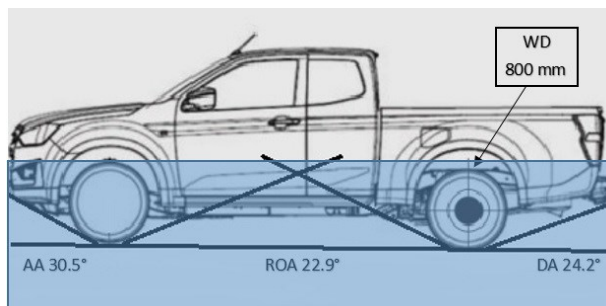

Dimensioni in mm

OAL	WB	FOH	ROH	OW	IL	IW	IH	AW	BW	CW	OH	HH	RH
5.270	3.125	895	1.250	1.870	1.805	1.530	490	1.570	1.835	1.570	1.790	240	1.340

Engine

Euro 6d

*Image for reference only

Power Max	120 kW (164hp) /3600 rpm
Torque Max	360 Nm /2000-2500 rpm
Bore x Stroke	80 x 94.4 mm
Displacement	1,898 cm ³
Compression ratio	15.9 : 1
Injection pressure	2500 bar
After-treatment devices	LNT/DPD + SCR
Diesel tank B7	76 ℓ
Adblue tank	14.5 ℓ
Generator	12V - 120A

WLTP	M/T	A/T
Fuel consumption Combined Cycle ℓ/100 km	8,4	9,1
CO2 emission Combined Cycle g/km	219	239

Turning diameter (m)	
WALL TO WALL	CURB TO CURB
13.0	12.5

WEIGHTS

	GWV	GTW	GCW	Curb weight (in running order)
M/T	3.100	3.500	6.000	2.030
A/T	3.100	3.500	6.000	2.053

WHEELS AND TIRES

TIRES	265/60R18
WHEELS	18" x 7.5J Alloy (MACHINING)
SPARE WHEEL	Steel

OFF ROAD

Under body protections
4X4 Part Time with Shift on the Fly
Rear axle differential lock

GEARBOX	1ST	2ND	3RD	4TH	5TH	6TH	R
M/T MVL-6S	4,942	2,452	1,428	1,000	0,749	0,634	4,597
A/T AWR6B45-II	3,600	2,090	1,488	1,000	0,687	0,580	3,732
Final Drive Ratio 4.300 (43/10), with Low Range reduction (4L) 2.482 : 1							