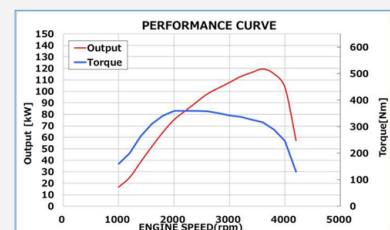

Dimensioni in mm

OAL	WB	FOH	ROH	OW	IL	IW	IH	AW	BW	CW	OH	HH	RH
5.270	3.125	895	1.250	1.870	1.805	1.530	490	1.570	1.835	1.570	1.790	240	1.340

Engine

Euro 6d

*Image for reference only

Power Max	120 kW (164hp) /3600 rpm
Torque Max	360 Nm /2000-2500 rpm
Bore x Stroke	80 x 94.4 mm
Displacement	1,898 cm ³
Compression ratio	15.9 : 1
Injection pressure	2500 bar
After-treatment devices	LNT/DPD + SCR
Diesel tank B7	76 ℓ
Adblue tank	14.5 ℓ
Generator	12V - 120A

4 cyl. in line with double overhead camshaft and 16v, timing chain and electronic common rail injection.

Turbocharger with electric actuated variable geometry system, water-cooled intercooler and double EGR circuit with EGR coolers.

WLTP	M/T	A/T
Fuel consumption Combined Cycle ℓ/100 km	8,4	9,1
CO2 emission Combined Cycle g/km	219	239

Turning diameter (m)	
WALL TO WALL	CURB TO CURB
13.0	12.5

WEIGHTS

	GWV	GTW	GCW	Curb weight (in running order)
M/T	3.100	3.500	6.000	2.030
A/T	3.100	3.500	6.000	2.053