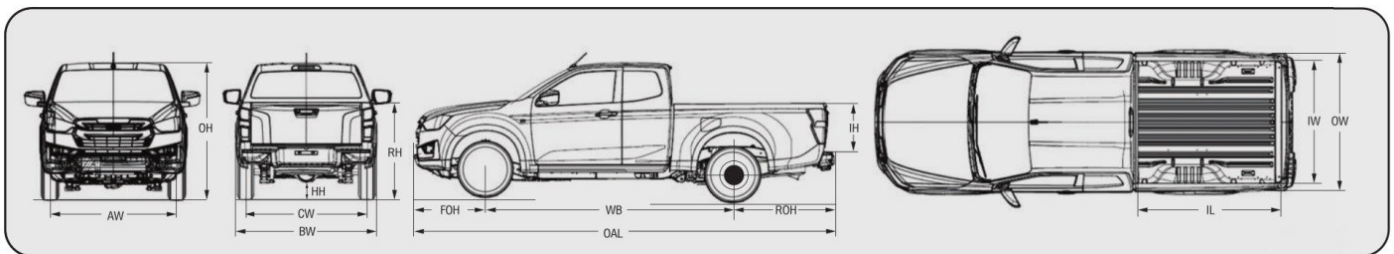

Dimensioni in mm

OAL	WB	FOH	ROH	OW	IL	IW	IH	AW	BW	CW	OH	HH	RH
5.270	3.125	895	1.250	1.870	1.805	1.530	490	1.570	1.835	1.570	1.790	240	1.340

Engine

Euro 6d

*Image for reference only

Power Max	120 kW (164hp) /3600 rpm
Torque Max	360 Nm /2000-2500 rpm
Bore x Stroke	80 x 94.4 mm
Displacement	1,898 cm ³
Compression ratio	15.9 : 1
Injection pressure	2500 bar
After-treatment devices	LNT/DPD + SCR
Diesel tank B7	76 ℓ
Adblue tank	14.5 ℓ
Generator	12V - 120A

4 cyl. in line with double overhead camshaft and 16v, timing chain and electronic common rail injection.

Turbocharger with electric actuated variable geometry system, water-cooled intercooler and double EGR circuit with EGR coolers.